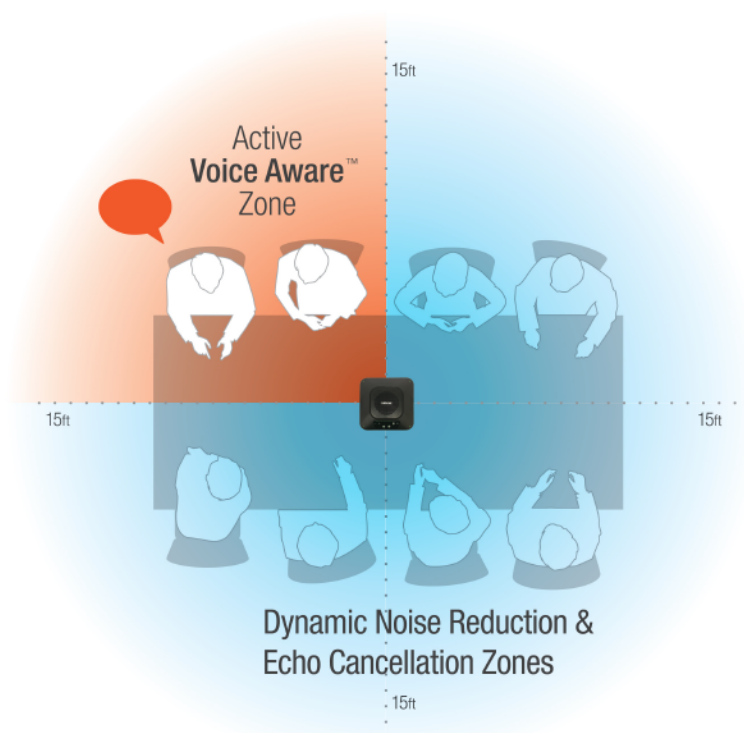

VoiceAware™ Adaptive Mic Array

InFocus VoiceAware technology identifies which of Thunder's four microphones (or six with optional Mic Pods) is closest to the person speaking, designates it as the primary, and uses the secondary microphones for noise cancellation. This puts the focus on who's talking, prevents echo, and significantly reduces distracting background noises.